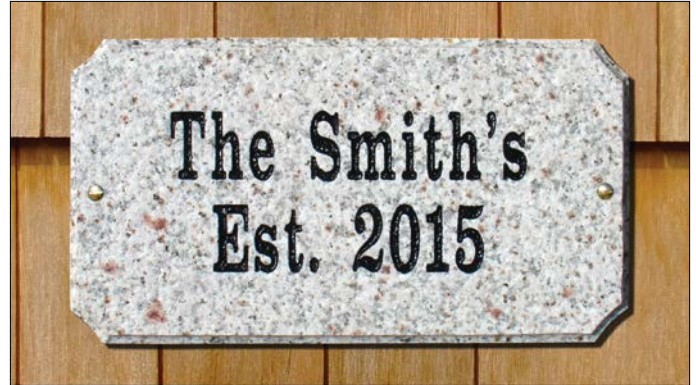

Executive Rectangle (13" x 7"):
Shown in Autumn Leaf Natural.