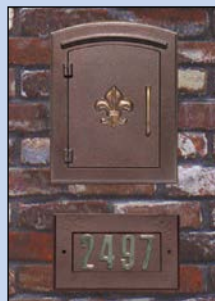

We Also Offer!

Manchester™ Mailboxes