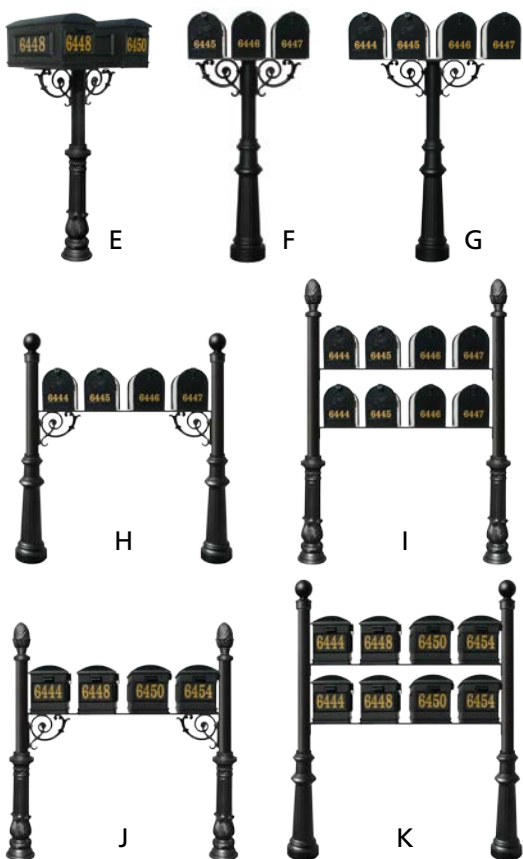

- Mailbox dimensions: 8-1/2" x 10" x 20"
- Optional address plates available.
- 3" OD direct burial pole height 5' 2"

Products:

- A. Cast Aluminum Mailbox: Shown in bronze with Ornate base and Pineapple finial. (LMC-703)
- B. Cast Aluminum Mailbox: Shown in white with Fluted base and Ball finial. (LMC-804)
- C. Cast Aluminum Mailbox: Shown in black with Fluted base and Ball finial. (LMC-804)
- D. Cast Aluminum Mailbox with Bayview Solar Lamp: Beveled glass panes, super-bright LEDs, 8-1/2" x 19". (LMC-800-SL)
- E. Cast Aluminum Mailboxes: Shown in black with Ornate base. (HPWS2-700-LM)
- F. Economy Mailboxes: Shown in black with Fluted base. (HPWS3-800-E1)
- G. Economy Mailboxes: Shown in black with Fluted base. (HPWS4-800-E1)
- H. Economy Mailboxes (Post and Shelf): Shown in black with Fluted base and Ball finial. (LPSWS-1S-804-E1)
- I. Economy Mailboxes (Post and Shelf): Shown in black with Ornate base and Pineapple finial. (LPSNS-2S-703-E1)
- J. Cast Aluminum Mailboxes (Post and Shelf): Shown in black with Ornate base and Pineapple finial. (LPSWS-1S-703-LM)
- K. Cast Aluminum Mailboxes (Post and Shelf): Shown in black with Fluted base and Ball finial. (LPSNS-2S-804-LM)
- L. Economy Mailbox: Shown in black with Fluted base and Ball finial. (LPST-1X-804-E1)
- M. Economy Mailboxes: Shown in black with Fluted base and Ball finial. (LPST-4X-804-E1)

Mix & Match Bases & Finials

Mailbox Address Options

Our cast aluminum address plates are available in a wide range of color combinations. Please see our website for additional choices.

Bronze mailbox with antique bronze (gold numbers) side plate.

Bronze mailbox with dark brown (gold numbers) side plate.

Black mailbox with black (gold numbers) side plate.

White mailbox with white (gold numbers) side plate.

Economy vinyl address numbers available in gold, white or black.