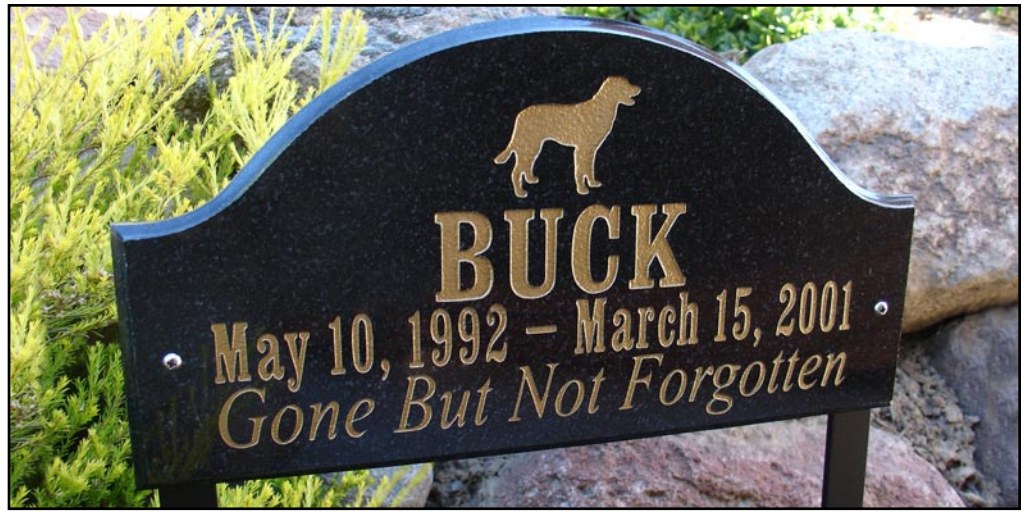

Solid Granite Pet Memorials & Wildlife Plaques

- Made with solid granite.
- Deeply engraved.
- Three styles to choose from.
- Granite colors:
Black Polished, Emerald Green Polished, Sand Granite Polished.
- Letter colors:
Black, White, Mocha, Gold.
- Mounting options:
Wall (wood screws), in-ground flat (threaded rod & acorn nuts), lawn stakes.
- See website for more details and logos.

Arch (RID-4703-DOG), 15" x 7-3/4"

Rectangle (EXE-4702-CAT), 13" x 7"

Shown with optional scroll frame.

Oval (ROC-4701-FIS), 15" x 7"

Optional wildlife logos make a great address plaque or message plaque:

Fonts

Upper and lower case available, please specify.

Letter Colors

Black White Mocha Gold

Granite Colors

Colors may vary as these are real natural stones.

Black Polished Emerald Green Polished Sand Granite Polished