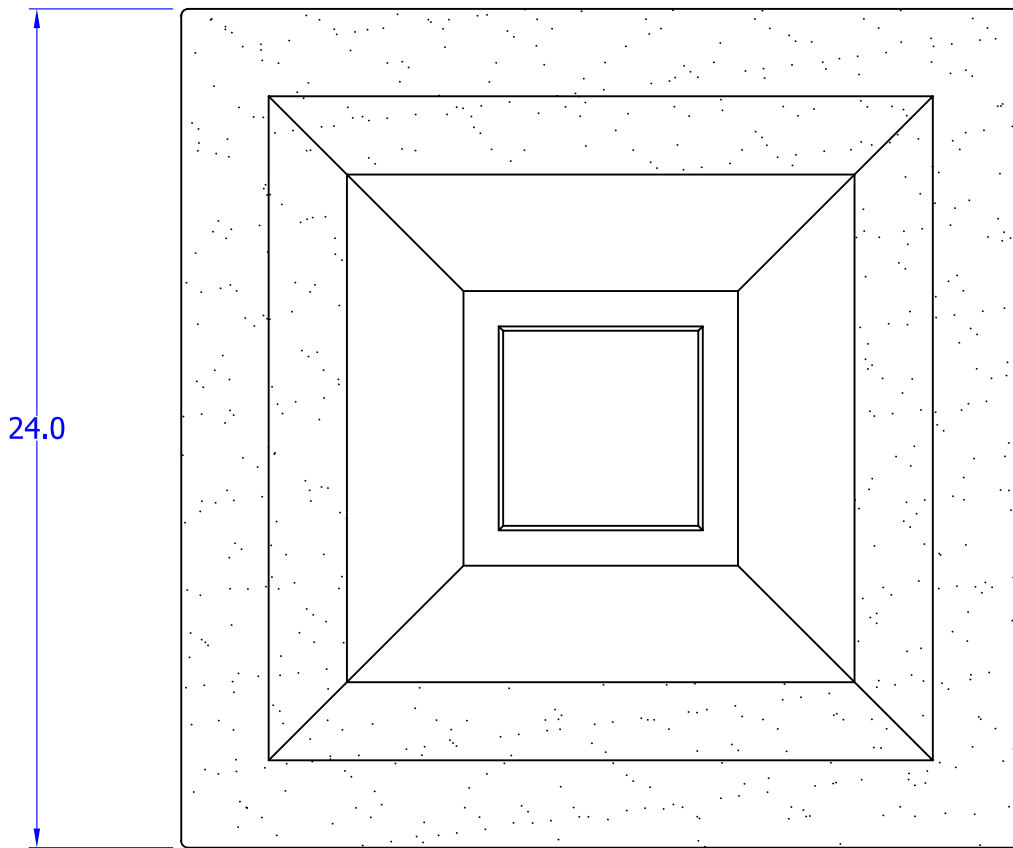

Top View

PROPRIETARY DATA

THIS DOCUMENT CONTAINS PROPRIETARY DATA OF QUALARC. NO DISCLOSURES, REPRODUCTION, OR USE OF ANY PART THEREOF MAY BE MADE EXCEPT BY WRITTEN PERMISSION OF QUALARC.

Qualarc, Inc.

11300 Trade Center Drive, #A 916-273-1576 phone
Rancho Cordova, CA 95742 916-635-0228 Fax
888-800-0153 toll free www.qualarc.com

NAME:

Cubic Planter with ring 24, inch size

⊗ DO NOT SCALE DRAWING

MATERIAL:

Fiberglass

FINISH

Slate textured

Tolerances: X, = ±0.08inch
. X = ±0.06inch
. XX = ±0.04inch
. XXX = ±0.02inch

Qty:

Dimensions: Unless noted all dimensions are in **inch**

DRAWN BY

Jyg

DATE

11/28/08

DRAWING/PART#

0600-1 in

PAGE 1 of 1

CHECKED BY /DATE

Xyn 11/28/08

APPROVED BY

REVISION BY /DATE

Jyg 12/02/08

REV# ___

Angles: 1° or as otherwise noted