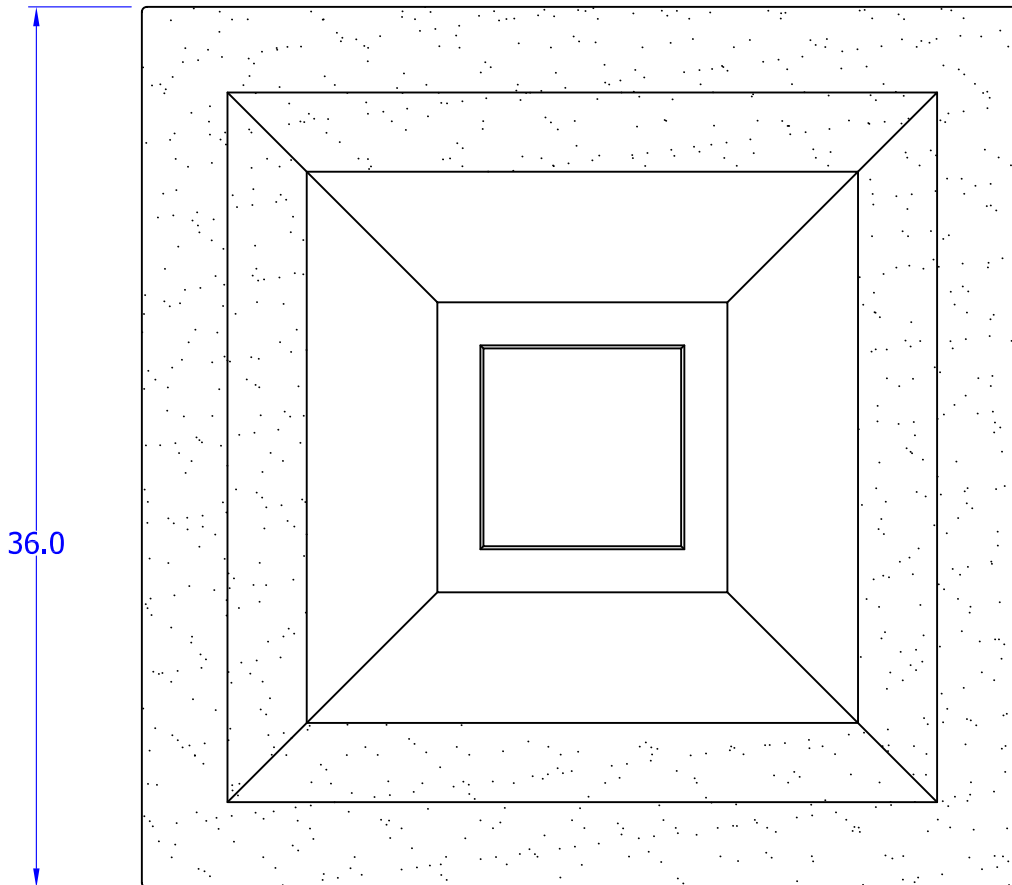

Top View

PROPRIETARY DATA

THIS DOCUMENT CONTAINS PROPRIETARY DATA OF QUALARC. NO DISCLOSURES, REPRODUCTION, OR USE OF ANY PART THEREOF MAY BE MADE EXCEPT BY WRITTEN PERMISSION OF QUALARC.

Qualarc, Inc.

11300 Trade Center Drive, #A 916-273-1576 phone
Rancho Cordova, CA 95742 916-635-0228 Fax
888-800-0153 toll free www.qualarc.com

NAME:

Cubic Planter with ring 36, inch size

☒ DO NOT SCALE DRAWING

MATERIAL:

Fiberglass

FINISH

Slate textured

Tolerances: X, =±0.08inch
. X=±0.06inch
. XX=±0.04inch
. XXX=±0.02inch

Qty:

Dimensions: Unless noted all dimensions are in **inch**

DRAWN BY

Jyg

DATE

11/28/08

DRAWING/PART#

PAGE 1 of 1

CHECKED BY /DATE
Xyn 11/28/08

APPROVED BY

0600-3 in

REV# ___

Angles: 1° or as otherwise noted

REVISION BY /DATE
Jyg 12/02/08