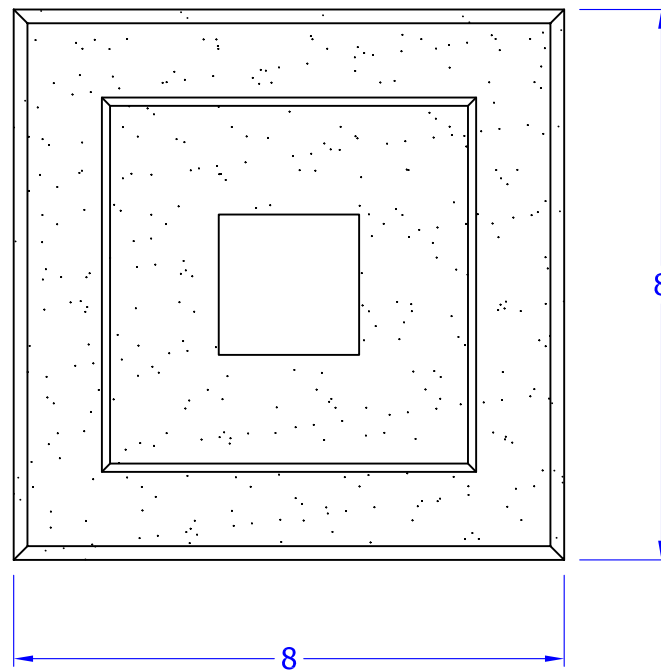

Top View

PROPRIETARY DATA

THIS DOCUMENT CONTAINS PROPRIETARY DATA OF QUALARC. NO DISCLOSURES, REPRODUCTION, OR USE OF ANY PART THEREOF MAY BE MADE EXCEPT BY WRITTEN PERMISSION OF QUALARC.

Qualarc, Inc.

11300 Trade Center Drive, #A 916-273-1576 phone
Rancho Cordova, CA 95742 916-635-0228 Fax
888-800-0153 toll free www.qualarc.com

NAME:

Cubic Pedestal Risers 24"

☒ DO NOT SCALE DRAWING

MATERIAL:

Fiberglass

FINISH

Slate textured

Tolerances: X, = ±0.08inch
. X = ±0.06inch
. XX = ±0.04inch
. XXX = ±0.02inch

Qty:

Dimensions: Unless noted all dimensions are in **inch**

DRAWN BY

Jyg

DATE

9/13/13

DRAWING/PART#

0600-5 in

CHECKED BY /DATE

APPROVED BY

PAGE 1 of 1

REVISION BY /DATE

REV# ___

Angles: 1° or as otherwise noted