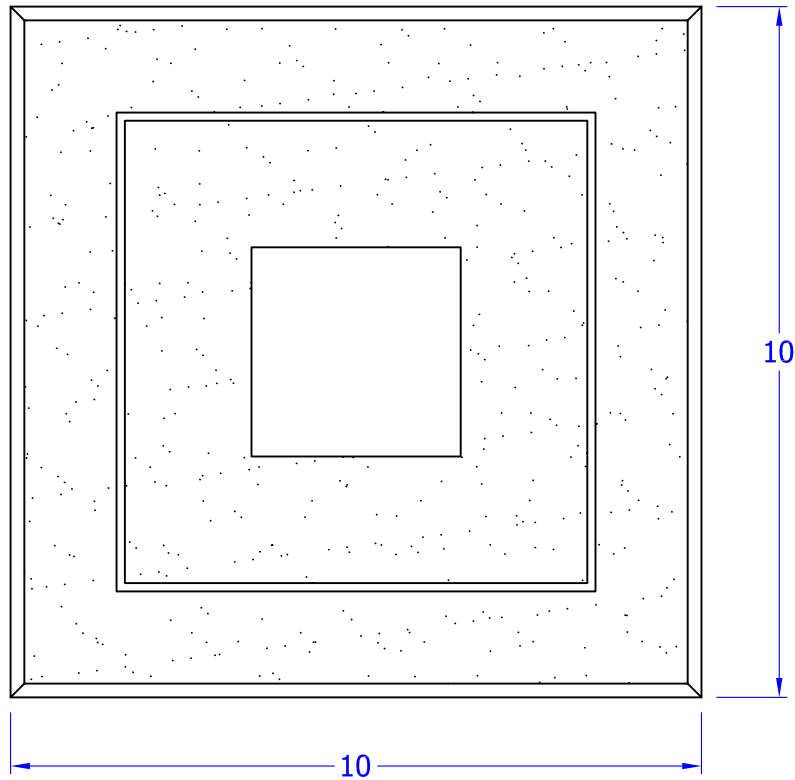

Top View

PROPRIETARY DATA

THIS DOCUMENT CONTAINS PROPRIETARY DATA OF QUALARC. NO DISCLOSURES, REPRODUCTION, OR USE OF ANY PART THEREOF MAY BE MADE EXCEPT BY WRITTEN PERMISSION OF QUALARC.

Qualarc, Inc.

11300 Trade Center Drive, #A 916-273-1576 phone
Rancho Cordova, CA 95742 916-635-0228 Fax
888-800-0153 toll free www.qualarc.com

NAME:

Cubic Pedestal Risers 30"

☒ DO NOT SCALE DRAWING

MATERIAL:

Fiberglass

FINISH

Slate textured

Tolerances: X, =±0.08inch
. X=±0.06inch
. XX=±0.04inch
. XXX=±0.02inch

Qty:

Dimensions: Unless noted all dimensions are in **inch**

DRAWN BY

Jyg

DATE

9/13/13

DRAWING/PART#

0600-6 in

PAGE 1 of 1

CHECKED BY /DATE

APPROVED BY

REV# ___

REVISION BY /DATE

Angles : 1° or as otherwise noted