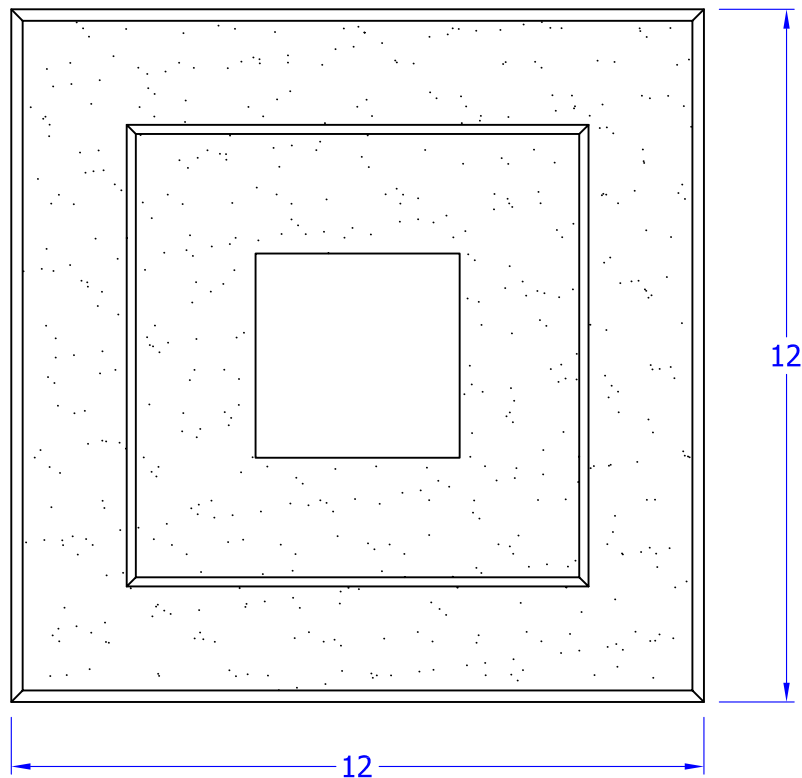

Top View

PROPRIETARY DATA

THIS DOCUMENT CONTAINS PROPRIETARY DATA OF QUALARC. NO DISCLOSURES, REPRODUCTION, OR USE OF ANY PART THEREOF MAY BE MADE EXCEPT BY WRITTEN PERMISSION OF QUALARC.

Qualarc, Inc.

11300 Trade Center Drive, #A 916-273-1576 phone
Rancho Cordova, CA 95742 916-635-0228 Fax
888-800-0153 toll free www.qualarc.com

NAME: **Cubic Pedestal Risers 36"**

☒ DO NOT SCALE DRAWING

MATERIAL: **Fiberglass** FINISH: **Slate textured**

Tolerances: X, =±0.08inch
. X=±0.06inch
. XX=±0.04inch
. XXX=±0.02inch

Qty:
Dimensions: Unless noted all dimensions are in **inch**

DRAWN BY **Jyg**
CHECKED BY /DATE
REVISION BY /DATE

DATE **9/13/13**
APPROVED BY

DRAWING/PART#
0600-7 in

PAGE 1 of 1
REV#

Angles : 1° or as otherwise noted