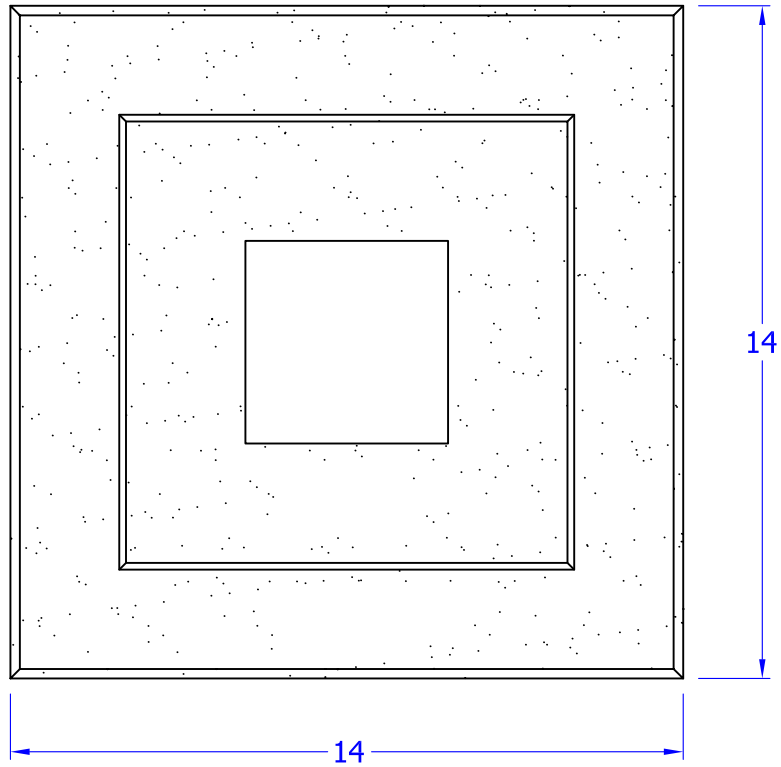

Top View

PROPRIETARY DATA

THIS DOCUMENT CONTAINS PROPRIETARY DATA OF QUALARC. NO DISCLOSURES, REPRODUCTION, OR USE OF ANY PART THEREOF MAY BE MADE EXCEPT BY WRITTEN PERMISSION OF QUALARC.

Qualarc, Inc.

11300 Trade Center Drive, #A 916-273-1576 phone
Rancho Cordova, CA 95742 916-635-0228 Fax
888-800-0153 toll free www.qualarc.com

NAME:

Cubic Pedestal Risers 42"

☒ DO NOT SCALE DRAWING

MATERIAL:

Fiberglass

FINISH

Slate textured

Tolerances: X, =±0.08inch
. X=±0.06inch
. XX=±0.04inch
. XXX=±0.02inch

Qty:

Dimensions: Unless noted all dimensions are in **inch**

DRAWN BY

Jyg

DATE

9/13/13

DRAWING/PART#

0600-8 in

CHECKED BY /DATE

APPROVED BY

REVISION BY /DATE

PAGE 1 of 1

REV# ___

Angles : 1° or as otherwise noted