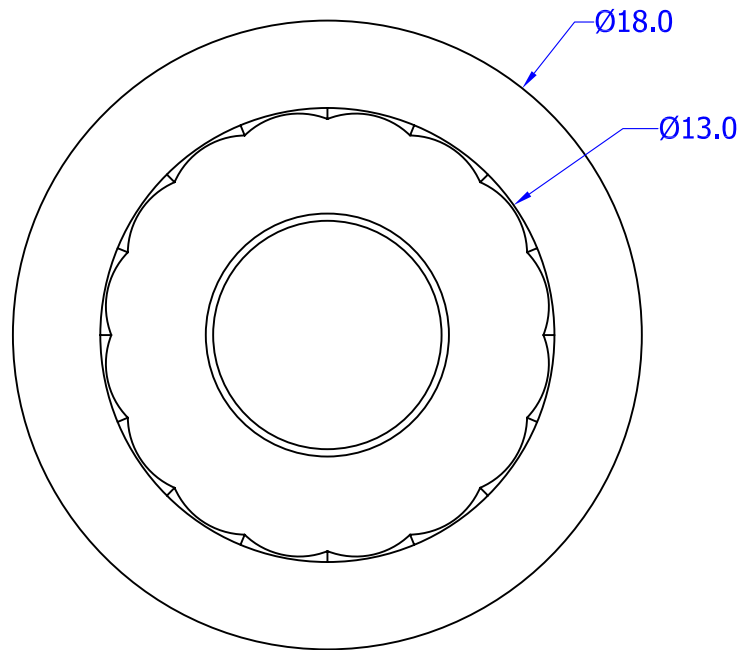

Top View

PROPRIETARY DATA

THIS DOCUMENT CONTAINS PROPRIETARY DATA OF QUALARC. NO DISCLOSURES, REPRODUCTION, OR USE OF ANY PART THEREOF MAY BE MADE EXCEPT BY WRITTEN PERMISSION OF QUALARC.

Qualarc, Inc.

11300 Trade Center Drive, #A 916-273-1576 phone
Rancho Cordova, CA 95742 916-635-0228 Fax
888-800-0153 toll free www.qualarc.com

NAME:

Roman Urn 18, inch size

☒ DO NOT SCALE DRAWING

MATERIAL:

Fiberglass

FINISH

Slate textured

Tolerances: X, =±0.08inch
. X=±0.06inch
. XX=±0.04inch
. XXX=±0.02inch

Qty:

Dimensions: Unless noted all dimensions are in **inch**

Angles: 1° or as otherwise noted

DRAWN BY

Jyg

DATE

11/28/08

DRAWING/PART#

0602-1 in

PAGE 1 of 1

CHECKED BY /DATE

Xyn 11/28/08

APPROVED BY

REVISION BY /DATE

Jyg 12/02/08

REV# ___