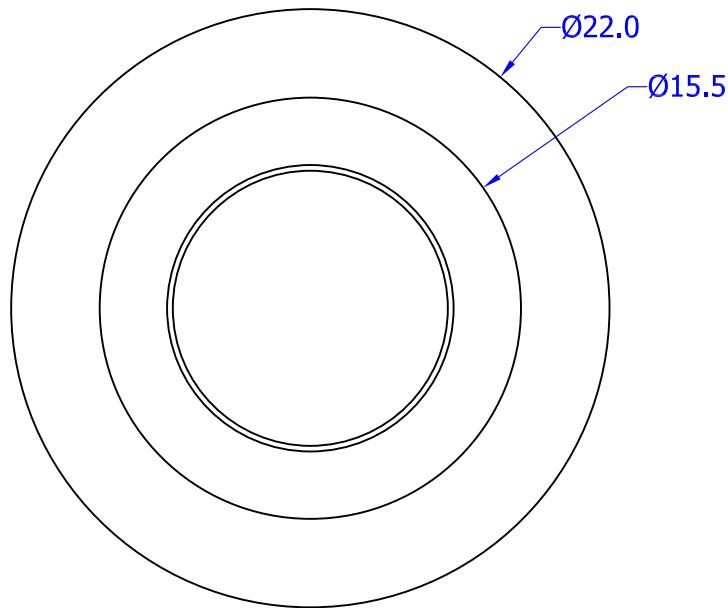

Top View

PROPRIETARY DATA

THIS DOCUMENT CONTAINS PROPRIETARY DATA OF QUALARC. NO DISCLOSURES, REPRODUCTION, OR USE OF ANY PART THEREOF MAY BE MADE EXCEPT BY WRITTEN PERMISSION OF QUALARC.

Qualarc, Inc.

11300 Trade Center Drive, #A 916-273-1576 phone
Rancho Cordova, CA 95742 916-635-0228 Fax
888-800-0153 toll free www.qualarc.com

NAME: Roman Urn 22, inch size

☒ DO NOT SCALE DRAWING

MATERIAL:

Fiberglass

FINISH

Slate textured

Tolerances: X, =±0.08inch
. X=±0.06inch
. XX=±0.04inch
. XXX=±0.02inch

Qty:

Dimensions: Unless noted all dimensions are in **inch**

Angles: 1° or as otherwise noted

DRAWN BY
Jyg
CHECKED BY /DATE
Xyn 11/28/08
REVISION BY /DATE
Jyg 12/02/08

DATE
11/28/08
APPROVED BY

DRAWING/PART#

0602-2 in

PAGE 1 of 1

REV# ___