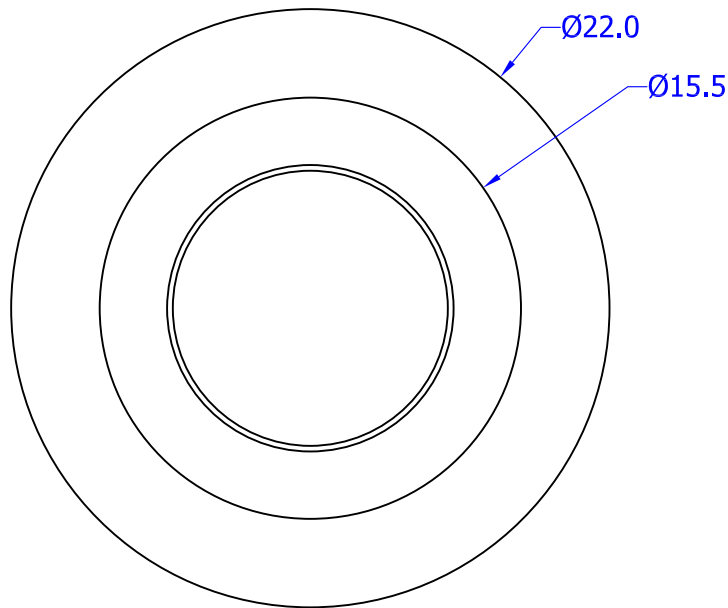

Top View

PROPRIETARY DATA

THIS DOCUMENT CONTAINS PROPRIETARY DATA OF QUALARC. NO DISCLOSURES, REPRODUCTION, OR USE OF ANY PART THEREOF MAY BE MADE EXCEPT BY WRITTEN PERMISSION OF QUALARC.

Qualarc, Inc.

11300 Trade Center Drive, #A 916-273-1576 phone
Rancho Cordova, CA 95742 916-635-0228 Fax
888-800-0153 toll free www.qualarc.com

NAME: Roman Urn 22, inch size

☒ DO NOT SCALE DRAWING

MATERIAL:

Fiberglass

FINISH

Slate textured

Tolerances: X, =±0.08inch
. X=±0.06inch
. XX=±0.04inch
. XXX=±0.02inch

Qty:

Dimensions: Unless noted all dimensions are in **inch**

Angles: 1° or as otherwise noted

DRAWN BY
Jyg
CHECKED BY /DATE
Xyn 11/28/08
REVISION BY /DATE
Jyg 12/02/08

DATE
11/28/08
APPROVED BY

DRAWING/PART#

0602-2 in

PAGE 1 of 1

REV#