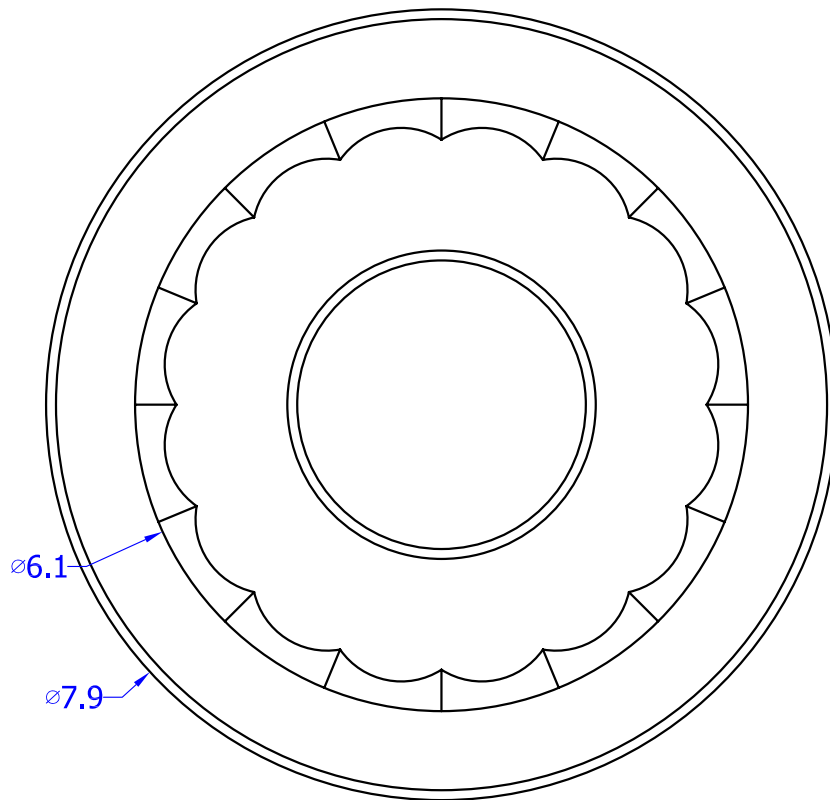

Front View

Top View

PROPRIETARY DATA

THIS DOCUMENT CONTAINS PROPRIETARY DATA OF QUALARC. NO DISCLOSURES, REPRODUCTION, OR USE OF ANY PART THEREOF MAY BE MADE EXCEPT BY WRITTEN PERMISSION OF QUALARC.

Qualarc, Inc.

11300 Trade Center Drive, #A 916-273-1576 phone
Rancho Cordova, CA 95742 916-635-0228 Fax
888-800-0153 toll free www.qualarc.com

NAME:

Roman Urn Sample

☒ DO NOT SCALE DRAWING

MATERIAL:

Fiberglass

FINISH

Slate textured/Sandblasted

Tolerances: X . = ±0.08inch
. X = ±0.06inch
. XX = ±0.04inch
. XXX = ±0.02inch

Qty:

Dimensions: Unless noted all dimensions are in **inch**

DRAWN BY
Jyg
CHECKED BY /DATE
Xyn 11/28/10
REVISION BY /DATE
Jyg 12/02/10

DATE
11/28/10
APPROVED BY

DRAWING/PART#

0610-1-1 in

PAGE 1 of 1

REV# ___

Angles : 1° or as otherwise noted